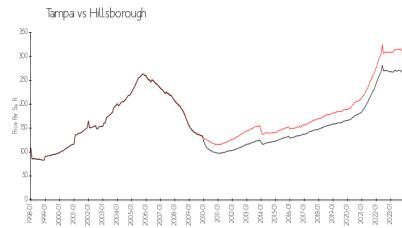

Market Information

Villa Sonoma at International Plaza:	$268/sq. ft.	Tampa:	$312/sq. ft.
Tampa:	$312/sq. ft.	Hillsborough:	$251/sq. ft.

Inventory for Sale

Villa Sonoma at International Plaza	6%
Tampa	2%
Hillsborough	2%

Avg. Time to Close Over Last 12 Months

Villa Sonoma at International Plaza	50 days
Tampa	42 days
Hillsborough	43 days