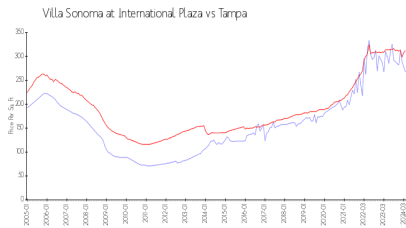

Villa Sonoma at International Plaza

4221 W Spruce St, Tampa, FL, Hillsborough 33607

Building Information

Number of units:	240
Number of active listings for rent:	2
Number of active listings for sale:	15
Building inventory for sale:	6%
Number of sales over the last 12 months:	27
Number of sales over the last 6 months:	17
Number of sales over the last 3 months:	13

Villa Sonoma At International Plaza Condominium Association, Inc
 4221 W Spruce Street Tampa, FL 33607
 Phone: (813) 877-8899

Built in 2001 - 240 units - 5 floors

Market Information

Villa Sonoma at International Plaza:	\$268/sq. ft.	Tampa:	\$312/sq. ft.
Tampa:	\$312/sq. ft.	Hillsborough:	\$251/sq. ft.

Inventory for Sale

Villa Sonoma at International Plaza	6%
Tampa	2%
Hillsborough	2%

Avg. Time to Close Over Last 12 Months

Villa Sonoma at International Plaza	50 days
Tampa	42 days
Hillsborough	43 days