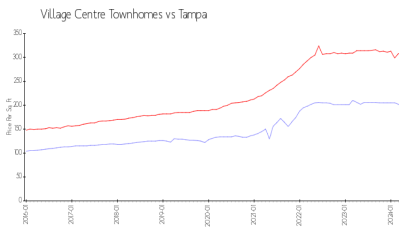

Village Centre Townhomes

7531-7574 Tamarind Ave, Tampa, FL, Hillsborough 33625

Building Information

Number of units:	105
Number of active listings for rent:	1
Number of active listings for sale:	2
Building inventory for sale:	1%
Number of sales over the last 12 months:	5
Number of sales over the last 6 months:	2
Number of sales over the last 3 months:	1

Village Centre Townhomes:	\$200/sq. ft.	Tampa:	\$312/sq. ft.
Tampa:	\$312/sq. ft.	Hillsborough:	\$251/sq. ft.

Inventory for Sale

Village Centre Townhomes	1%
Tampa	2%
Hillsborough	2%

Avg. Time to Close Over Last 12 Months