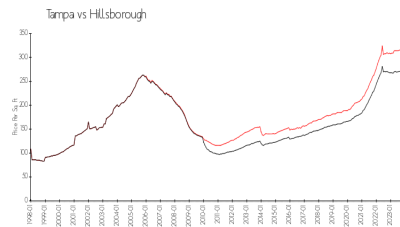

Market Information

Village Centre Townhomes:	$200/sq. ft.	Tampa:	$312/sq. ft.
Tampa:	$312/sq. ft.	Hillsborough:	$251/sq. ft.

Inventory for Sale

Village Centre Townhomes	1%
Tampa	2%
Hillsborough	2%

Avg. Time to Close Over Last 12 Months

Village Centre Townhomes	37 days
Tampa	42 days
Hillsborough	43 days