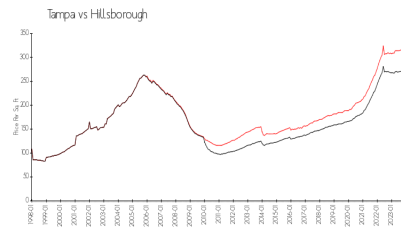

## Market Information

Village Towers 4&5: \$254/sq. ft.  
 Tampa: \$312/sq. ft.

Tampa: \$312/sq. ft.  
 Hillsborough: \$251/sq. ft.