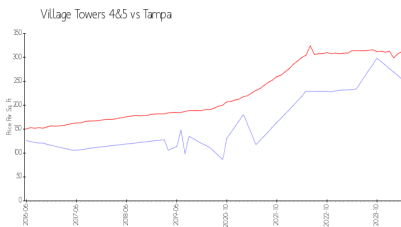

## Market Information

Village Towers 4&5: \$254/sq. ft.  
 Tampa: \$312/sq. ft.

Tampa: \$312/sq. ft.  
 Hillsborough: \$251/sq. ft.