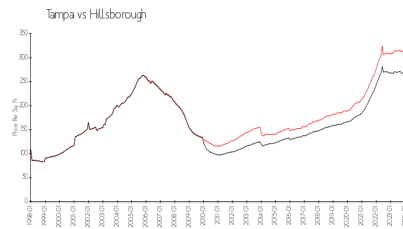

Washington Square Townhomes

5112 Temple Heights Rd, Tampa, FL, Hillsborough 33617

Building Information

Number of units: 48
 Number of active listings for rent: 0
 Number of active listings for sale: 0
 Building inventory for sale:
 Number of sales over the last 12 months: 0%
 Number of sales over the last 6 months: 0
 Number of sales over the last 3 months: 0

Built in 1983 - 48 units - 2 floors

Market Information

Washington Square Townhomes: \$61/sq. ft.
 Tampa: \$312/sq. ft.

Tampa: \$312/sq. ft.
 Hillsborough: \$251/sq. ft.

Inventory for Sale

Washington Square Townhomes
 Tampa
 0%%