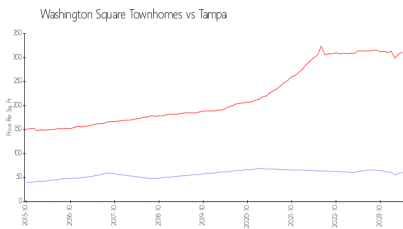

Washington Square Townhomes

5112 Temple Heights Rd, Tampa, FL, Hillsborough 33617

Building Information

Number of units: 48
 Number of active listings for rent: 0
 Number of active listings for sale: 0
 Building inventory for sale:
 Number of sales over the last 12 months: 0%
 Number of sales over the last 6 months: 0
 Number of sales over the last 3 months: 0

Built in 1983 - 48 units - 2 floors

Market Information

Washington Square Townhomes: \$61/sq. ft.
 Tampa: \$312/sq. ft.

Tampa: \$312/sq. ft.
 Hillsborough: \$251/sq. ft.

Inventory for Sale

Washington Square Townhomes
 Tampa
 0%%

Hillsborough

Avg. Time to Close Over Last 12 Months

Washington Square Townhomes: 57 days
 Tampa: 42 days
 Hillsborough: 43 days