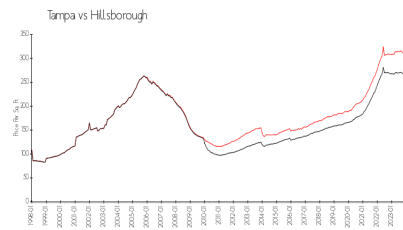

Westchester Manor

401-405 E Wimbleton Ct, Tampa, FL, Hillsborough 33606

Building Information

Number of units:	168
Number of active listings for rent:	1
Number of active listings for sale:	11
Building inventory for sale:	6%
Number of sales over the last 12 months:	0
Number of sales over the last 6 months:	0
Number of sales over the last 3 months:	0

Built in 1980 - 168 units - 2 floors

Market Information

Westchester Manor: \$106/sq. ft.
 Tampa: \$312/sq. ft.

Tampa: \$312/sq. ft.
 Hillsborough: \$251/sq. ft.

Inventory for Sale

Westchester Manor	6%
Tampa	2%
Hillsborough	2%