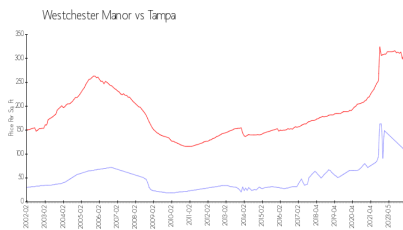

Westchester Manor

401-405 E Wimbleton Ct, Tampa, FL, Hillsborough 33606

Building Information

Number of units:	168
Number of active listings for rent:	1
Number of active listings for sale:	11
Building inventory for sale:	6%
Number of sales over the last 12 months:	0
Number of sales over the last 6 months:	0
Number of sales over the last 3 months:	0

Built in 1980 - 168 units - 2 floors

Market Information

Westchester Manor: \$106/sq. ft.
 Tampa: \$312/sq. ft.

Tampa: \$312/sq. ft.
 Hillsborough: \$251/sq. ft.

Inventory for Sale

Westchester Manor	6%
Tampa	2%
Hillsborough	2%