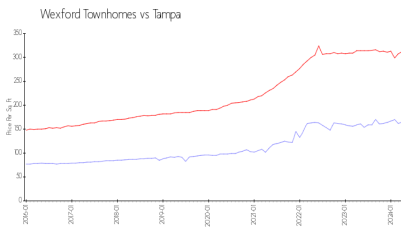

Wexford Townhomes

7806-8013 Tipperary Ln, Tampa, FL, Hillsborough 33610

Building Information

Number of units:	220
Number of active listings for rent:	0
Number of active listings for sale:	4
Building inventory for sale:	1%
Number of sales over the last 12 months:	13
Number of sales over the last 6 months:	6
Number of sales over the last 3 months:	4

Townhomes at Wexford
 Owners Association Inc
 655 North Franklin Street 2200
 Tampa, FL 33602
 Phone: (813) 628-0723

Built in 2012 - 220 units - 2 floors

Market Information

Wexford Townhomes: \$165/sq. ft.
 Tampa: \$312/sq. ft.