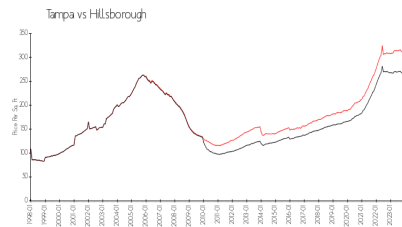

Wexford Townhomes

7806-8013 Tipperary Ln, Tampa, FL, Hillsborough 33610

Building Information

Number of units:	220
Number of active listings for rent:	0
Number of active listings for sale:	4
Building inventory for sale:	1%
Number of sales over the last 12 months:	13
Number of sales over the last 6 months:	6
Number of sales over the last 3 months:	4

Townhomes at Wexford
 Owners Association Inc
 655 North Franklin Street 2200
 Tampa, FL 33602
 Phone: (813) 628-0723

Built in 2012 - 220 units - 2 floors

Market Information

Wexford Townhomes: \$165/sq. ft.
 Tampa: \$312/sq. ft.

Tampa: \$312/sq. ft.
 Hillsborough: \$251/sq. ft.

Inventory for Sale

Wexford Townhomes	1%
Tampa	2%
Hillsborough	2%

Avg. Time to Close Over Last 12 Months

Wexford Townhomes	33 days
Tampa	43 days
Hillsborough	44 days