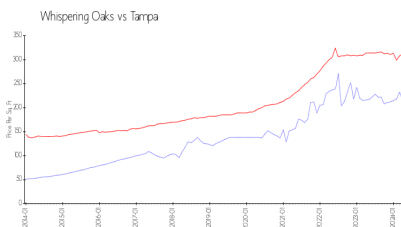

Whispering Oaks of Tampa HOA
13752 Orange Sunset Dr
Tampa, FL 33618
(813) 960-3251

Built in 1976 - 294 units - 2 floors

Market Information

Whispering Oaks: \$214/sq. ft.
Tampa: \$312/sq. ft.

Tampa: \$312/sq. ft.
Hillsborough: \$251/sq. ft.