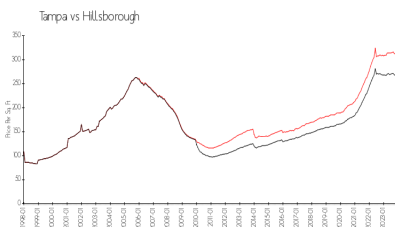

Whispering Oaks of Tampa HOA
13752 Orange Sunset Dr
Tampa, FL 33618
(813) 960-3251

Built in 1976 - 294 units - 2 floors

Market Information

Whispering Oaks: \$214/sq. ft.
Tampa: \$312/sq. ft.

Tampa: \$312/sq. ft.
Hillsborough: \$251/sq. ft.