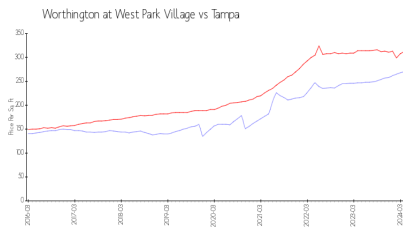

## Market Information

Worthington at West Park Village: \$270/sq. ft.  
 Tampa: \$312/sq. ft.

Tampa: \$312/sq. ft.  
 Hillsborough: \$251/sq. ft.