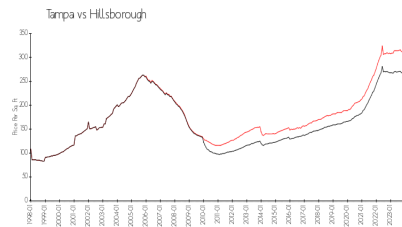

## Market Information

Worthington at West Park Village: \$270/sq. ft.  
 Tampa: \$312/sq. ft.

Tampa: \$312/sq. ft.  
 Hillsborough: \$251/sq. ft.