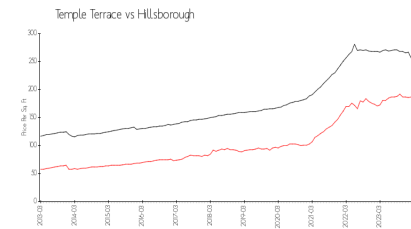

Market Information

Charter Mill Townhomes: $177/sq. ft.
Temple Terrace: $182/sq. ft.

Temple Terrace: $182/sq. ft.
Hillsborough: $251/sq. ft.

Inventory for Sale

Charter Mill Townhomes
Temple Terrace
0%
Hillsborough

Avg. Time to Close Over Last 12 Months

Charter Mill Townhomes: 3 days
Temple Terrace: 34 days
Hillsborough: 43 days