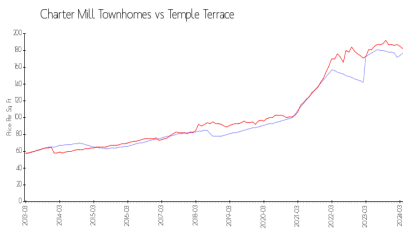

## Market Information

Charter Mill Townhomes: \$177/sq. ft.  
 Temple Terrace: \$182/sq. ft.

Temple Terrace: \$182/sq. ft.  
 Hillsborough: \$251/sq. ft.