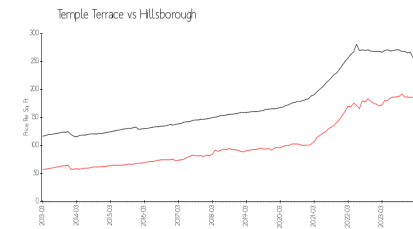

Meadowood Village

8401-8409 Terrace Meadows Ct, Temple Terrace, FL, Hillsborough 33637

Building Information

Number of units:	301
Number of active listings for rent:	0
Number of active listings for sale:	6
Building inventory for sale:	1%
Number of sales over the last 12 months:	21
Number of sales over the last 6 months:	7
Number of sales over the last 3 months:	4

Built in 1975/1999 - 301 units - 2 floors

Market Information

Meadowood Village: \$169/sq. ft.
Temple Terrace: \$182/sq. ft.

Temple Terrace: \$182/sq. ft.
Hillsborough: \$251/sq. ft.

Inventory for Sale

Meadowood Village	1%
Temple Terrace	2%
Hillsborough	2%