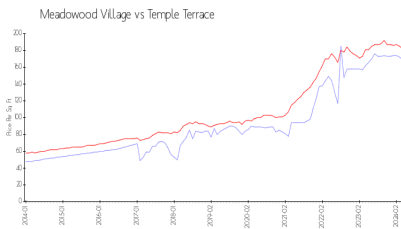

Meadowood Village

8401-8409 Terrace Meadows Ct, Temple Terrace, FL, Hillsborough 33637

Building Information

Number of units:	301
Number of active listings for rent:	0
Number of active listings for sale:	6
Building inventory for sale:	1%
Number of sales over the last 12 months:	21
Number of sales over the last 6 months:	7
Number of sales over the last 3 months:	4

Built in 1975/1999 - 301 units - 2 floors

Market Information

Meadowood Village: \$169/sq. ft.
Temple Terrace: \$182/sq. ft.

Temple Terrace: \$182/sq. ft.
Hillsborough: \$251/sq. ft.

Inventory for Sale

Meadowood Village	1%
Temple Terrace	2%
Hillsborough	2%

Avg. Time to Close Over Last 12 Months

Meadowood Village	44 days
Temple Terrace	34 days
Hillsborough	43 days