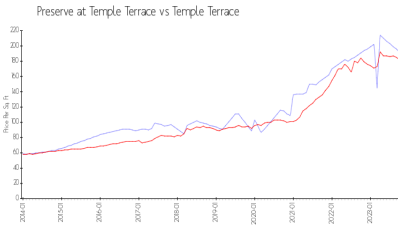

Built in 1999 - 392 units - 3 floors

Preserve at Temple Terrace
 Condominium Association
 Property Phone: (813) 631-1962
<http://www.preservecondos.com/>

Market Information

Preserve at Temple Terrace:	\$192/sq. ft.	Temple Terrace:	\$182/sq. ft.
Temple Terrace:	\$182/sq. ft.	Hillsborough:	\$251/sq. ft.