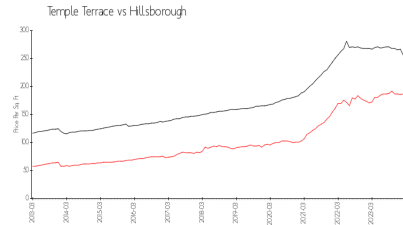

Built in 1999 - 392 units - 3 floors

Preserve at Temple Terrace
 Condominium Association
 Property Phone: (813) 631-1962
<http://www.preservecondos.com/>

Market Information

Preserve at Temple Terrace:	\$192/sq. ft.	Temple Terrace:	\$182/sq. ft.
Temple Terrace:	\$182/sq. ft.	Hillsborough:	\$251/sq. ft.