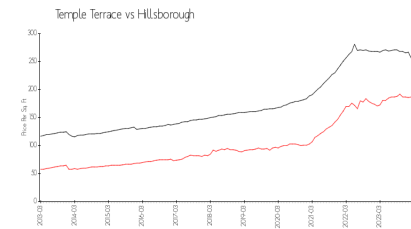

Built in 1978 - 296 units - 2 floors

Market Information

Raintree Manor Homes:	\$193/sq. ft.	Temple Terrace:	\$182/sq. ft.
Temple Terrace:	\$182/sq. ft.	Hillsborough:	\$251/sq. ft.

Inventory for Sale

Raintree Manor Homes	4%
Temple Terrace	2%
Hillsborough	2%