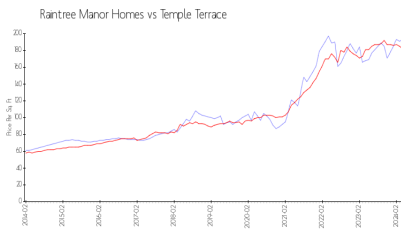

Raintree Manor Homes

11705-11899 Raintree Dr, Temple Terrace, FL, Hillsborough 33617

Building Information

Number of units:	295
Number of active listings for rent:	1
Number of active listings for sale:	13
Building inventory for sale:	4%
Number of sales over the last 12 months:	18
Number of sales over the last 6 months:	7
Number of sales over the last 3 months:	4

Built in 1978 - 296 units - 2 floors

Market Information

Raintree Manor Homes:	\$193/sq. ft.	Temple Terrace:	\$182/sq. ft.
Temple Terrace:	\$182/sq. ft.	Hillsborough:	\$251/sq. ft.

Inventory for Sale

Raintree Manor Homes	4%
Temple Terrace	2%
Hillsborough	2%