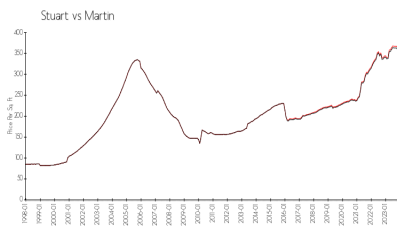

St Lucie River Banyan House
 Address: 1600 SE St Lucie Blvd,
 Stuart, FL 34996

Built in 1980 - 64 units - 2 floors

Market Information

Banyan House:	\$222/sq. ft.	Stuart:	\$360/sq. ft.
Stuart:	\$360/sq. ft.	Martin:	\$311/sq. ft.