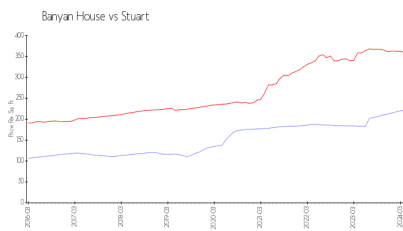

St Lucie River Banyan House
 Address: 1600 SE St Lucie Blvd,
 Stuart, FL 34996

Built in 1980 - 64 units - 2 floors

Market Information

Banyan House:	\$222/sq. ft.	Stuart:	\$360/sq. ft.
Stuart:	\$360/sq. ft.	Martin:	\$311/sq. ft.