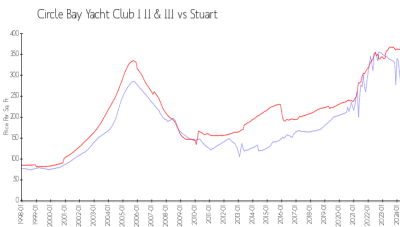

## Market Information

Circle Bay Yacht Club I \$280/sq. ft.  
 II & III:  
 Stuart: \$360/sq. ft.

Stuart: \$360/sq. ft.  
 Martin: \$311/sq. ft.