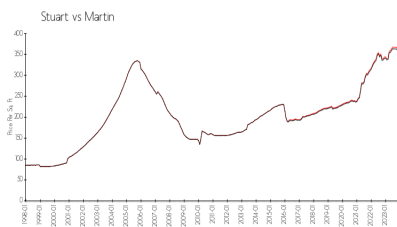

## Market Information

Circle Bay Yacht Club I \$280/sq. ft.  
 II & III:  
 Stuart: \$360/sq. ft.

Stuart: \$360/sq. ft.  
 Martin: \$311/sq. ft.