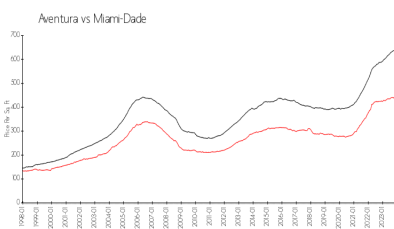

2800 Williams Island

2800 Island Blvd, Aventura, FL, Miami-Dade 33160

Building Information

Number of units:	159
Number of active listings for rent:	0
Number of active listings for sale:	3
Building inventory for sale:	1%
Number of sales over the last 12 months:	5
Number of sales over the last 6 months:	2
Number of sales over the last 3 months:	0

Williams Island 2800 Condo
Administration Office (305) 937-1094
Concierge (305) 933-1027

Built in 1990 - 159 units - 31 floors

Market Information

2800 Williams Island: \$546/sq. ft.
Aventura: \$437/sq. ft.