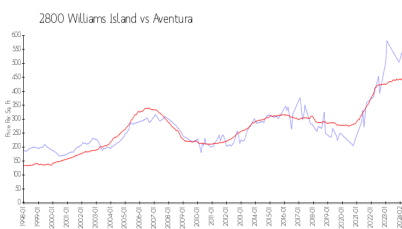

Market Information

2800 Williams Island: $546/sq. ft.
Aventura: $437/sq. ft.

Aventura: $437/sq. ft.
Miami-Dade: $694/sq. ft.

Inventory for Sale

2800 Williams Island	1%
Aventura	5%
Miami-Dade	3%

Avg. Time to Close Over Last 12 Months

2800 Williams Island	47 days
Aventura	89 days
Miami-Dade	81 days