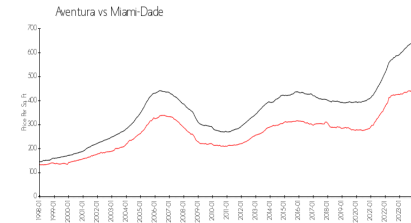

Marina Tower

19500 Turnberry Wy, Aventura, FL, Miami-Dade 33180

Building Information

Number of units: 147
 Number of active listings for rent: 2
 Number of active listings for sale: 3
 Building inventory for sale: 2%
 Number of sales over the last 12 months: 4
 Number of sales over the last 6 months: 1
 Number of sales over the last 3 months: 1

Marina Tower Condo Association
 19500 Turnberry Way
 Miami, FL 33180
 Phone: (305) 935-3600

Built in 1982 - 147 units - 30 floors

Market Information

Marina Tower: \$412/sq. ft.
 Aventura: \$437/sq. ft.

Aventura: \$437/sq. ft.
 Miami-Dade: \$694/sq. ft.