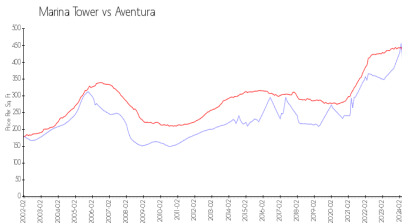

Marina Tower

19500 Turnberry Wy, Aventura, FL, Miami-Dade 33180

Building Information

Number of units: 147
 Number of active listings for rent: 2
 Number of active listings for sale: 3
 Building inventory for sale: 2%
 Number of sales over the last 12 months: 4
 Number of sales over the last 6 months: 1
 Number of sales over the last 3 months: 1

Marina Tower Condo Association
 19500 Turnberry Way
 Miami, FL 33180
 Phone: (305) 935-3600

Built in 1982 - 147 units - 30 floors

Market Information

Marina Tower: \$412/sq. ft.
 Aventura: \$437/sq. ft.

Aventura: \$437/sq. ft.
 Miami-Dade: \$694/sq. ft.