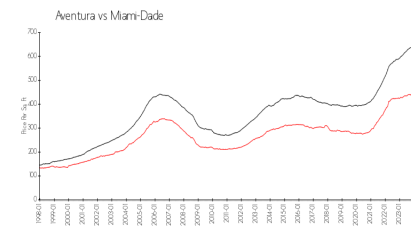

Built in 1990 - 351 units - 20 floors

Parc Central Aventura East Condominium Association Inc
(305) 466-3515

Market Information

Parc Central East: \$392/sq. ft.
Aventura: \$437/sq. ft.

Aventura: \$437/sq. ft.
Miami-Dade: \$694/sq. ft.