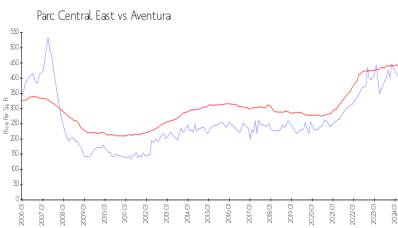

Built in 1990 - 351 units - 20 floors

Parc Central Aventura East Condominium Association Inc
(305) 466-3515

Market Information

Parc Central East: \$392/sq. ft.
Aventura: \$437/sq. ft.

Aventura: \$437/sq. ft.
Miami-Dade: \$694/sq. ft.