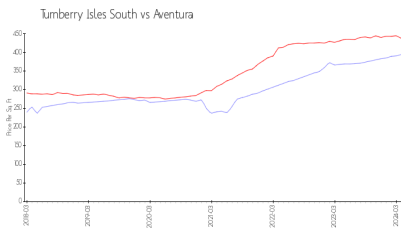

Turnberry Isles South

19667 Turnberry Way, Aventura, FL, Miami-Dade 33180

Building Information

Number of units:	271
Number of active listings for rent:	3
Number of active listings for sale:	10
Building inventory for sale:	3%
Number of sales over the last 12 months:	6
Number of sales over the last 6 months:	3
Number of sales over the last 3 months:	2

Turnberry Isle South Tower
Address: 19667 Turnberry Way,
Miami, FL 33180,
Phone: +1 305-935-1401

Built in 1980 - 271 units - 29 floors

Market Information

Turnberry Isles South: \$394/sq. ft.
Aventura: \$437/sq. ft.

Aventura: \$437/sq. ft.
Miami-Dade: \$694/sq. ft.

Inventory for Sale

Turnberry Isles South	3%
Aventura	5%
Miami-Dade	3%

Avg. Time to Close Over Last 12 Months

Turnberry Isles South	79 days
Aventura	89 days
Miami-Dade	81 days