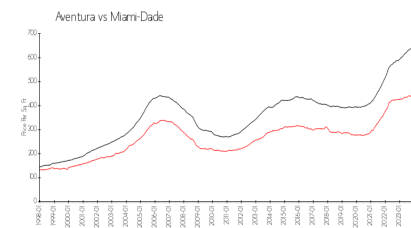

Market Information

Turnberry Isles South: $394/sq. ft.
Aventura: $437/sq. ft.

Aventura: $437/sq. ft.
Miami-Dade: $694/sq. ft.

Inventory for Sale

Turnberry Isles South	3%
Aventura	5%
Miami-Dade	3%

Avg. Time to Close Over Last 12 Months

Turnberry Isles South	79 days
Aventura	89 days
Miami-Dade	81 days