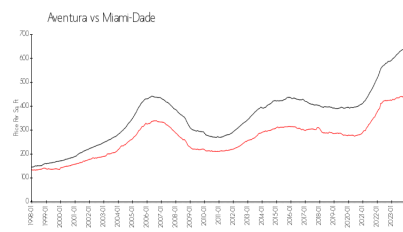

Turnberry Village North Tower

20000 E Country Club Dr, Aventura, FL, Miami-Dade 33180

Building Information

Number of units: 191
 Number of active listings for rent: 8
 Number of active listings for sale: 9
 Building inventory for sale: 4%
 Number of sales over the last 12 months: 11
 Number of sales over the last 6 months: 2
 Number of sales over the last 3 months: 0

Turnberry Village Condominium Association
 (305) 932-9705

Built in 2006 - 191 units - 13 floors

Market Information

Turnberry Village North Tower: \$400/sq. ft.
 Aventura: \$437/sq. ft.

Aventura: \$437/sq. ft.
 Miami-Dade: \$694/sq. ft.