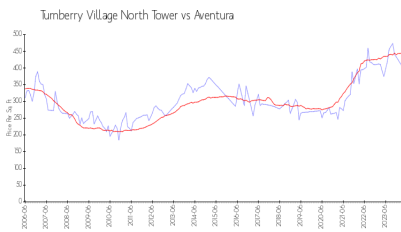

Turnberry Village North Tower

20000 E Country Club Dr, Aventura, FL, Miami-Dade 33180

Building Information

Number of units: 191
 Number of active listings for rent: 8
 Number of active listings for sale: 9
 Building inventory for sale: 4%
 Number of sales over the last 12 months: 11
 Number of sales over the last 6 months: 2
 Number of sales over the last 3 months: 0

Turnberry Village Condominium Association
 (305) 932-9705

Built in 2006 - 191 units - 13 floors

Market Information

Turnberry Village North Tower: \$400/sq. ft.
 Aventura: \$437/sq. ft.

Aventura: \$437/sq. ft.
 Miami-Dade: \$694/sq. ft.

Inventory for Sale

Turnberry Village North Tower: 4%
 Aventura: 5%
 Miami-Dade: 3%

Avg. Time to Close Over Last 12 Months

Turnberry Village North Tower: 111 days
 Aventura: 89 days
 Miami-Dade: 81 days