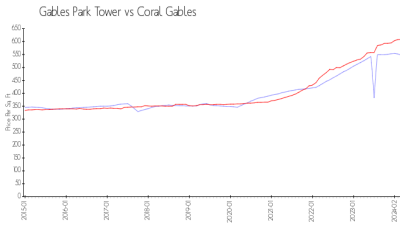

## Market Information

Gables Park Tower: \$547/sq. ft.  
 Coral Gables: \$609/sq. ft.

Coral Gables: \$609/sq. ft.  
 Miami-Dade: \$694/sq. ft.