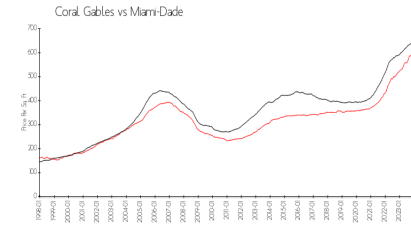

## Market Information

Gables Park Tower: \$547/sq. ft.  
 Coral Gables: \$609/sq. ft.

Coral Gables: \$609/sq. ft.  
 Miami-Dade: \$694/sq. ft.