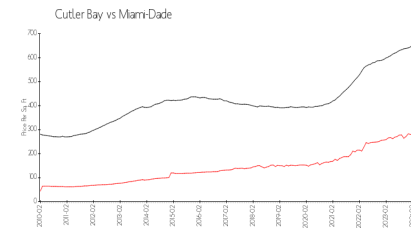

The Courts at Bayshore  
 22711 SW 88th Pl,  
 Cutler Bay, FL 33190  
 (877) 876-6980

Built in 2007 - 148 units - 2 floors

## Market Information

Courts at Bayshore 1 (The): \$251/sq. ft.  
 Cutler Bay: \$281/sq. ft.

Cutler Bay: \$281/sq. ft.  
 Miami-Dade: \$694/sq. ft.