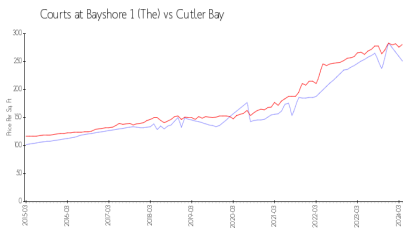

The Courts at Bayshore  
 22711 SW 88th Pl,  
 Cutler Bay, FL 33190  
 (877) 876-6980

Built in 2007 - 148 units - 2 floors

## Market Information

Courts at Bayshore 1 (The): \$251/sq. ft.  
 Cutler Bay: \$281/sq. ft.

Cutler Bay: \$281/sq. ft.  
 Miami-Dade: \$694/sq. ft.