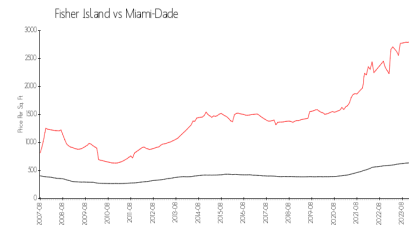

Palazzo Della Luna - Fisher Island
Address: 6800 Fisher Island Dr,
Miami Beach, FL 33109
Phone: +1 305-535-6071

Built in 2019 - 46 units - 9 floors

Market Information

Palazzo della Luna: \$3370/sq. ft.
Fisher Island: \$2789/sq. ft.

Fisher Island: \$2789/sq. ft.
Miami-Dade: \$694/sq. ft.

Inventory for Sale

Palazzo della Luna	6%
Fisher Island	5%
Miami-Dade	3%

Avg. Time to Close Over Last 12 Months

Palazzo della Luna	153 days
Fisher Island	183 days
Miami-Dade	81 days