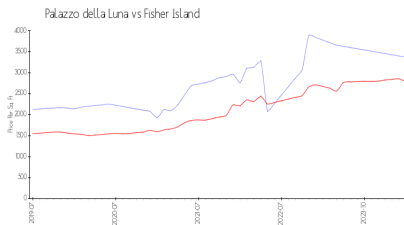

Palazzo della Luna

6800 Fisher Island Dr, Fisher Island, FL, Miami-Dade 33109

Building Information

Number of units:	46
Number of active listings for rent:	0
Number of active listings for sale:	3
Building inventory for sale:	6%
Number of sales over the last 12 months:	1
Number of sales over the last 6 months:	0
Number of sales over the last 3 months:	0

Palazzo Della Luna - Fisher Island
Address: 6800 Fisher Island Dr,
Miami Beach, FL 33109
Phone: +1 305-535-6071

Built in 2019 - 46 units - 9 floors

Market Information

Palazzo della Luna: \$3370/sq. ft.
Fisher Island: \$2789/sq. ft.