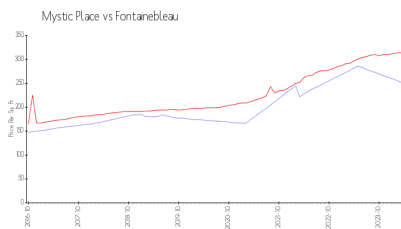

Mystic Place

905 NW 82 Ave, Fontainebleau, FL, Miami-Dade 33126

Building Information

Number of units:	51
Number of active listings for rent:	0
Number of active listings for sale:	1
Building inventory for sale:	1%
Number of sales over the last 12 months:	1
Number of sales over the last 6 months:	0
Number of sales over the last 3 months:	0

Mystic Place Condo Associates
Address: 955 NW 82nd Ave,
Miami, FL 33126

Built in 1998 - 51 units - 3 floors

Market Information

Mystic Place: \$250/sq. ft.
Fontainebleau: \$312/sq. ft.

Fontainebleau: \$312/sq. ft.
Miami-Dade: \$694/sq. ft.