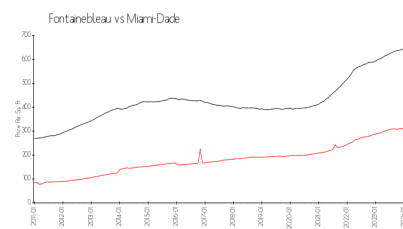

Mystic Place

905 NW 82 Ave, Fontainebleau, FL, Miami-Dade 33126

Building Information

Number of units:	51
Number of active listings for rent:	0
Number of active listings for sale:	1
Building inventory for sale:	1%
Number of sales over the last 12 months:	1
Number of sales over the last 6 months:	0
Number of sales over the last 3 months:	0

Mystic Place Condo Associates
Address: 955 NW 82nd Ave,
Miami, FL 33126

Built in 1998 - 51 units - 3 floors

Market Information

Mystic Place: \$250/sq. ft.
Fontainebleau: \$312/sq. ft.

Fontainebleau: \$312/sq. ft.
Miami-Dade: \$694/sq. ft.