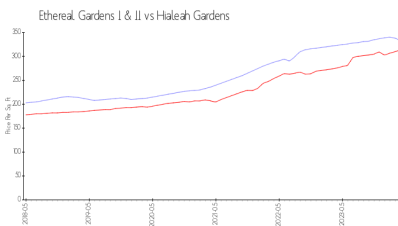

## Market Information

Ethereal Gardens I & II: \$333/sq. ft.  
 Hialeah Gardens: \$314/sq. ft.

Hialeah Gardens: \$314/sq. ft.  
 Miami-Dade: \$694/sq. ft.