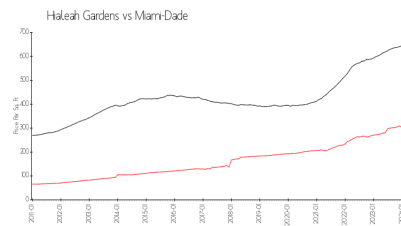

## Market Information

Ethereal Gardens I & II: \$333/sq. ft.  
 Hialeah Gardens: \$314/sq. ft.

Hialeah Gardens: \$314/sq. ft.  
 Miami-Dade: \$694/sq. ft.