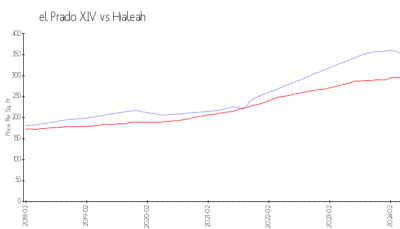

el Prado XIV

3375 W 76 St, Hialeah, FL, Miami-Dade 33018

Building Information

Number of units:	92
Number of active listings for rent:	1
Number of active listings for sale:	0
Building inventory for sale:	
Number of sales over the last 12 months:	0%%
Number of sales over the last 6 months:	0
Number of sales over the last 3 months:	0

Built in 1994 - 92 units - 2 floors

Market Information

el Prado XIV: \$353/sq. ft.
Hialeah: \$295/sq. ft.

Hialeah: \$295/sq. ft.
Miami-Dade: \$694/sq. ft.

Inventory for Sale

el Prado XIV
Hialeah
0%%

Miami-Dade