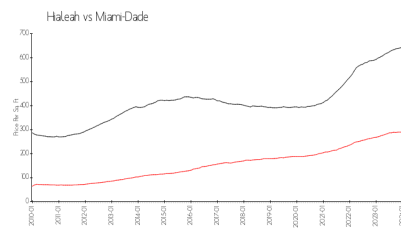

el Prado XIV

3375 W 76 St, Hialeah, FL, Miami-Dade 33018

Building Information

Number of units:	92
Number of active listings for rent:	1
Number of active listings for sale:	0
Building inventory for sale:	
Number of sales over the last 12 months:	0%%
Number of sales over the last 6 months:	0
Number of sales over the last 3 months:	0

Built in 1994 - 92 units - 2 floors

Market Information

el Prado XIV: \$353/sq. ft.
Hialeah: \$295/sq. ft.

Hialeah: \$295/sq. ft.
Miami-Dade: \$694/sq. ft.

Inventory for Sale

el Prado XIV
Hialeah
0%%

Miami-Dade