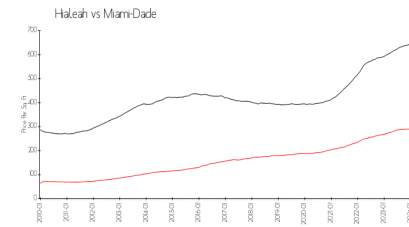

Lancaster

6950 W 6 Ave, Hialeah, FL, Miami-Dade 33104

Building Information

Number of units:	96
Number of active listings for rent:	2
Number of active listings for sale:	1
Building inventory for sale:	1%
Number of sales over the last 12 months:	1
Number of sales over the last 6 months:	1
Number of sales over the last 3 months:	1

Lancaster Condominiums
6950 West 6th Avenue
Hialeah, FL 33014
(305) 819-9997

Built in 1972 - 96 units - 5 floors

Market Information

Lancaster: \$236/sq. ft.
Hialeah: \$295/sq. ft.

Hialeah: \$295/sq. ft.
Miami-Dade: \$694/sq. ft.