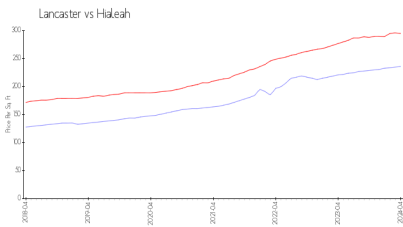

Lancaster

6950 W 6 Ave, Hialeah, FL, Miami-Dade 33104

Building Information

Number of units:	96
Number of active listings for rent:	2
Number of active listings for sale:	1
Building inventory for sale:	1%
Number of sales over the last 12 months:	1
Number of sales over the last 6 months:	1
Number of sales over the last 3 months:	1

Lancaster Condominiums
6950 West 6th Avenue
Hialeah, FL 33014
(305) 819-9997

Built in 1972 - 96 units - 5 floors

Market Information

Lancaster: \$236/sq. ft.
Hialeah: \$295/sq. ft.

Hialeah: \$295/sq. ft.
Miami-Dade: \$694/sq. ft.