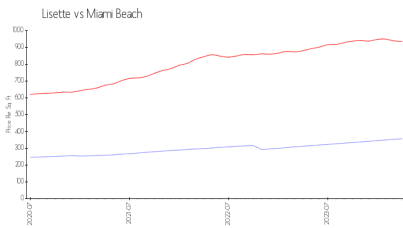

Market Information

Lisette: $357/sq. ft.
Miami Beach: $937/sq. ft.

Miami Beach: $937/sq. ft.
Miami-Dade: $694/sq. ft.

Inventory for Sale

Lisette	9%
Miami Beach	4%
Miami-Dade	3%

Avg. Time to Close Over Last 12 Months

Lisette	35 days
Miami Beach	97 days
Miami-Dade	81 days