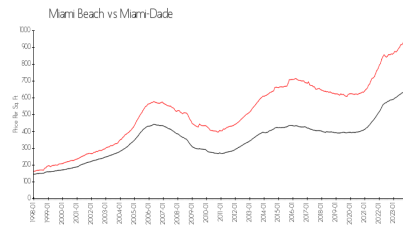

Market Information

Lisette: $357/sq. ft.
Miami Beach: $937/sq. ft.

Miami Beach: $937/sq. ft.
Miami-Dade: $694/sq. ft.

Inventory for Sale

Lisette	9%
Miami Beach	4%
Miami-Dade	3%

Avg. Time to Close Over Last 12 Months

Lisette	35 days
Miami Beach	97 days
Miami-Dade	81 days