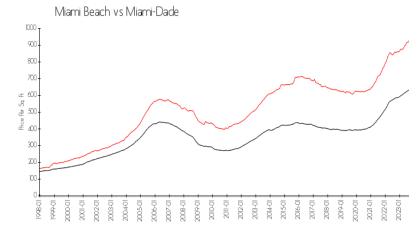

## Market Information

Parkview Point:	\$267/sq. ft.	Miami Beach:	\$937/sq. ft.
Miami Beach:	\$937/sq. ft.	Miami-Dade:	\$694/sq. ft.