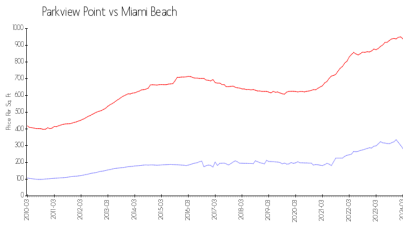

## Market Information

Parkview Point:	\$267/sq. ft.	Miami Beach:	\$937/sq. ft.
Miami Beach:	\$937/sq. ft.	Miami-Dade:	\$694/sq. ft.