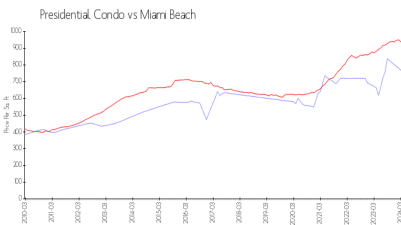

## Market Information

Presidential Condo: \$758/sq. ft.  
Miami Beach: \$937/sq. ft.

Miami Beach: \$937/sq. ft.  
Miami-Dade: \$694/sq. ft.