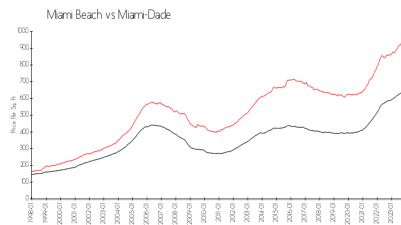

## Market Information

Presidential Condo: \$758/sq. ft.  
Miami Beach: \$937/sq. ft.

Miami Beach: \$937/sq. ft.  
Miami-Dade: \$694/sq. ft.