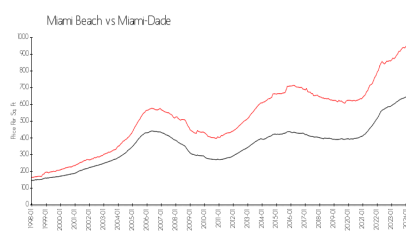

Tower Fourty One

4101 Pine Tree Dr, Miami Beach, FL, Miami-Dade 33140

Building Information

Number of units:	444
Number of active listings for rent:	0
Number of active listings for sale:	9
Building inventory for sale:	2%
Number of sales over the last 12 months:	7
Number of sales over the last 6 months:	3
Number of sales over the last 3 months:	3

Tower Forty One Association Inc
 4101 Pine Tree Dr, Miami Beach, FL 33140
 (305) 534-8378

Built in 1974 - 444 units - 18 floors

Market Information

Tower Fourty One: \$569/sq. ft.
 Miami Beach: \$937/sq. ft.