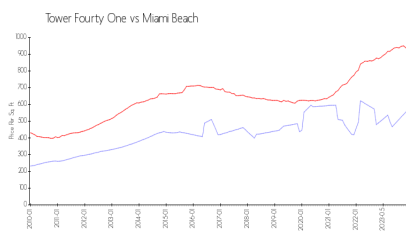

Tower Fourty One

4101 Pine Tree Dr, Miami Beach, FL, Miami-Dade 33140

Building Information

Number of units:	444
Number of active listings for rent:	0
Number of active listings for sale:	9
Building inventory for sale:	2%
Number of sales over the last 12 months:	7
Number of sales over the last 6 months:	3
Number of sales over the last 3 months:	3

Tower Forty One Association Inc
 4101 Pine Tree Dr, Miami Beach, FL 33140
 (305) 534-8378

Built in 1974 - 444 units - 18 floors

Market Information

Tower Fourty One: \$569/sq. ft.
 Miami Beach: \$937/sq. ft.