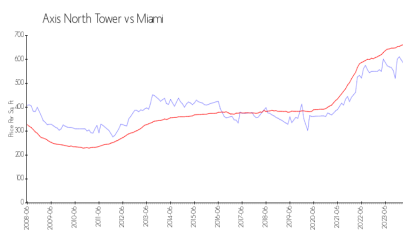

## Market Information

Axis North Tower: \$589/sq. ft.  
 Miami: \$669/sq. ft.

Miami: \$669/sq. ft.  
 Miami-Dade: \$694/sq. ft.