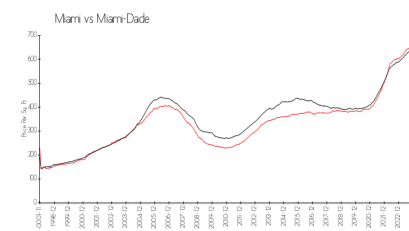

## Market Information

Axis North Tower: \$589/sq. ft.  
 Miami: \$669/sq. ft.

Miami: \$669/sq. ft.  
 Miami-Dade: \$694/sq. ft.