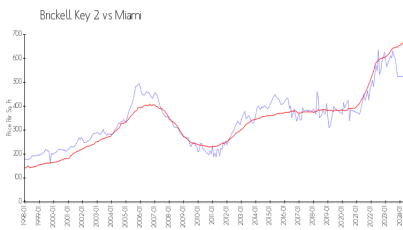

Brickell Key 2

540 Brickell Key Dr, Miami, FL, Miami-Dade 33131

Building Information

Number of units:	394
Number of active listings for rent:	11
Number of active listings for sale:	25
Building inventory for sale:	6%
Number of sales over the last 12 months:	6
Number of sales over the last 6 months:	0
Number of sales over the last 3 months:	0

Brickell Key two Condominium
305.381.7777

Built in 1991 - 394 units - 17 floors

Market Information

Brickell Key 2: \$524/sq. ft.
Miami: \$669/sq. ft.

Miami: \$669/sq. ft.
Miami-Dade: \$694/sq. ft.

Inventory for Sale