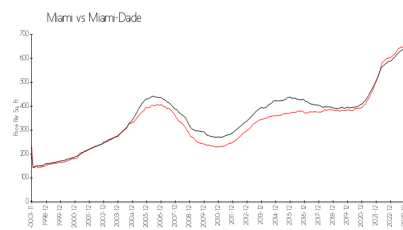

Brickell Key 2

540 Brickell Key Dr, Miami, FL, Miami-Dade 33131

Building Information

Number of units:	394
Number of active listings for rent:	11
Number of active listings for sale:	25
Building inventory for sale:	6%
Number of sales over the last 12 months:	6
Number of sales over the last 6 months:	0
Number of sales over the last 3 months:	0

Brickell Key two Condominium
305.381.7777

Built in 1991 - 394 units - 17 floors

Market Information

Brickell Key 2: \$524/sq. ft.
Miami: \$669/sq. ft.

Miami: \$669/sq. ft.
Miami-Dade: \$694/sq. ft.

Inventory for Sale