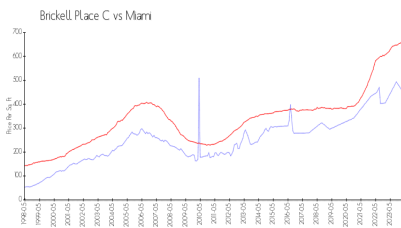

Brickell Place C

1915 Brickell Av, Miami, FL, Miami-Dade 33129

Building Information

Number of units: 159
 Number of active listings for rent: 2
 Number of active listings for sale: 1
 Building inventory for sale: 0%
 Number of sales over the last 12 months: 4
 Number of sales over the last 6 months: 2
 Number of sales over the last 3 months: 2

Brickell Place Phase Two Association
 (305) 858-3891

Built in 1980 - 165 units (939 in total with A, B & D) - 18 floors

Market Information

Brickell Place C: \$448/sq. ft.
 Miami: \$669/sq. ft.

Miami: \$669/sq. ft.
 Miami-Dade: \$694/sq. ft.