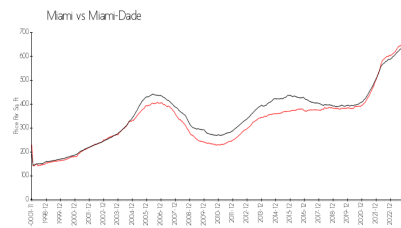

Brickell Place C

1915 Brickell Av, Miami, FL, Miami-Dade 33129

Building Information

Number of units: 159
 Number of active listings for rent: 2
 Number of active listings for sale: 1
 Building inventory for sale: 0%
 Number of sales over the last 12 months: 4
 Number of sales over the last 6 months: 2
 Number of sales over the last 3 months: 2

Brickell Place Phase Two Association
 (305) 858-3891

Built in 1980 - 165 units (939 in total with A, B & D) - 18 floors

Market Information

Brickell Place C: \$448/sq. ft.
 Miami: \$669/sq. ft.

Miami: \$669/sq. ft.
 Miami-Dade: \$694/sq. ft.