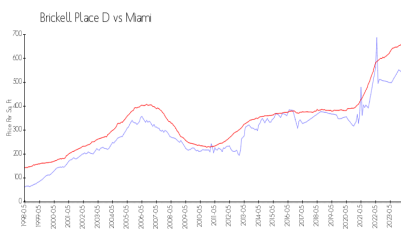

Brickell Place D

1925 Brickell Av, Miami, FL, Miami-Dade 33129

Building Information

Number of units:	220
Number of active listings for rent:	2
Number of active listings for sale:	2
Building inventory for sale:	0%
Number of sales over the last 12 months:	5
Number of sales over the last 6 months:	3
Number of sales over the last 3 months:	0

Brickell Place Phase Two Association
(305) 858-3891

Built in 1980 - 228 units (939 in total with A,B and C) - 23 floors

Market Information

Brickell Place D: \$538/sq. ft.
Miami: \$669/sq. ft.

Miami: \$669/sq. ft.
Miami-Dade: \$694/sq. ft.