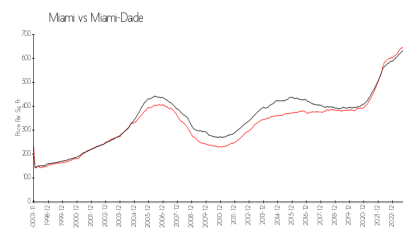

Brickell Place Phase Two Association
(305) 858-3891

Built in 1980 - 228 units (939 in total with A,B and C) - 23 floors

Market Information

Brickell Place D: \$538/sq. ft.
Miami: \$669/sq. ft.

Miami: \$669/sq. ft.
Miami-Dade: \$694/sq. ft.

Inventory for Sale

Brickell Place D	0%
Miami	4%
Miami-Dade	3%

Avg. Time to Close Over Last 12 Months

Brickell Place D	45 days
Miami	84 days
Miami-Dade	81 days