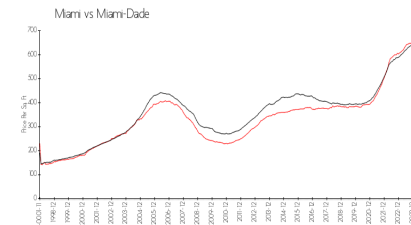

## Market Information

Brickell Shores: \$598/sq. ft.  
Miami: \$669/sq. ft.

Miami: \$669/sq. ft.  
Miami-Dade: \$694/sq. ft.