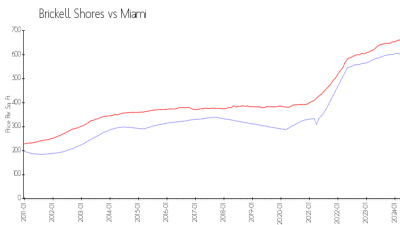

## Market Information

Brickell Shores: \$598/sq. ft.  
Miami: \$669/sq. ft.

Miami: \$669/sq. ft.  
Miami-Dade: \$694/sq. ft.