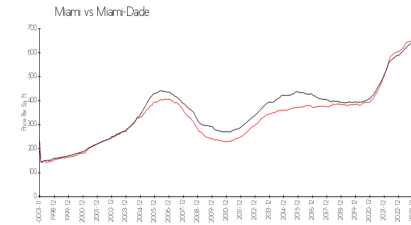

Brickell View West

1723 SW 2 Ave, Miami, FL, Miami-Dade 33129

Building Information

Number of units:	88
Number of active listings for rent:	1
Number of active listings for sale:	1
Building inventory for sale:	1%
Number of sales over the last 12 months:	3
Number of sales over the last 6 months:	2
Number of sales over the last 3 months:	0

Brickell View West
Condominium Association Inc
1723 SW 2 Ave # 100 Miami, FL33129
Phone: (305) 859-9156

Built in 2007 - 88 units - 13 floors

Market Information

Brickell View West: \$547/sq. ft.
Miami: \$669/sq. ft.