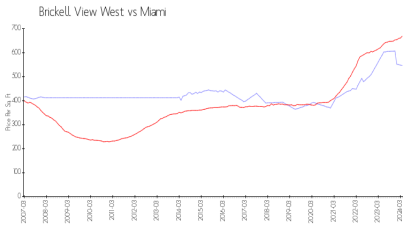

Brickell View West

1723 SW 2 Ave, Miami, FL, Miami-Dade 33129

Building Information

Number of units:	88
Number of active listings for rent:	1
Number of active listings for sale:	1
Building inventory for sale:	1%
Number of sales over the last 12 months:	3
Number of sales over the last 6 months:	2
Number of sales over the last 3 months:	0

Brickell View West
Condominium Association Inc
1723 SW 2 Ave # 100 Miami, FL33129
Phone: (305) 859-9156

Built in 2007 - 88 units - 13 floors

Market Information

Brickell View West: \$547/sq. ft.
Miami: \$669/sq. ft.

Miami: \$669/sq. ft.
Miami-Dade: \$694/sq. ft.

Inventory for Sale

Brickell View West	1%
Miami	4%
Miami-Dade	3%

Avg. Time to Close Over Last 12 Months

Brickell View West	39 days
Miami	84 days
Miami-Dade	81 days