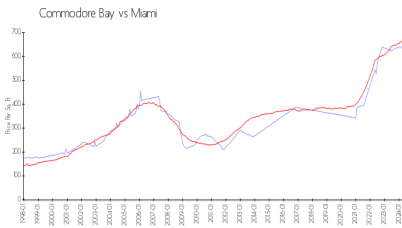

## Market Information

Commodore Bay: \$632/sq. ft.  
 Miami: \$669/sq. ft.

Miami: \$669/sq. ft.  
 Miami-Dade: \$694/sq. ft.