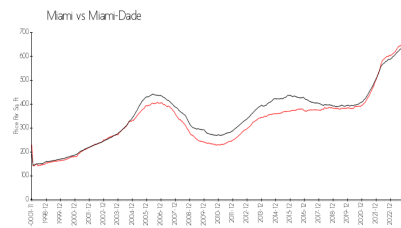

## Market Information

Commodore Bay: \$632/sq. ft.  
 Miami: \$669/sq. ft.

Miami: \$669/sq. ft.  
 Miami-Dade: \$694/sq. ft.