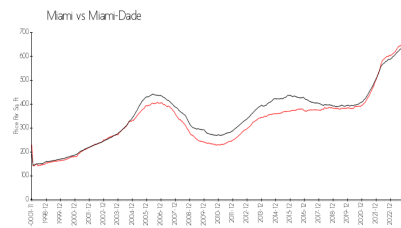

## Market Information

Courts: \$697/sq. ft.  
 Miami: \$669/sq. ft.

Miami: \$669/sq. ft.  
 Miami-Dade: \$694/sq. ft.