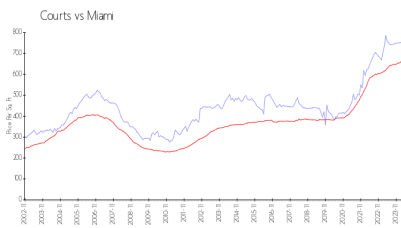

## Market Information

Courts: \$697/sq. ft.  
 Miami: \$669/sq. ft.

Miami: \$669/sq. ft.  
 Miami-Dade: \$694/sq. ft.