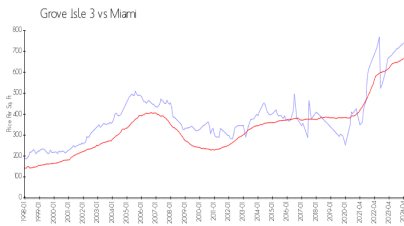

Grove Isle 3

3 Grove Isle Dr, Miami, FL, Miami-Dade 33133

Building Information

Number of units: 167
 Number of active listings for rent: 0
 Number of active listings for sale: 2
 Building inventory for sale: 1%
 Number of sales over the last 12 months: 9
 Number of sales over the last 6 months: 3
 Number of sales over the last 3 months: 3

Grove Isle Condominium Association
 (305) 856-4070

Built in 1981 - 165 units - 18 floors

Market Information

Grove Isle 3: \$741/sq. ft.
 Miami: \$669/sq. ft.

Miami: \$669/sq. ft.
 Miami-Dade: \$694/sq. ft.