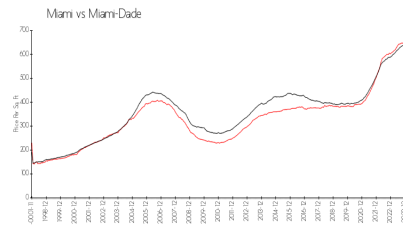

Market Information

Grove Isle 3: $741/sq. ft.
Miami: $669/sq. ft.

Miami: $669/sq. ft.
Miami-Dade: $694/sq. ft.

Inventory for Sale

Grove Isle 3: 1%
Miami: 4%
Miami-Dade: 3%

Avg. Time to Close Over Last 12 Months

Grove Isle 3: 95 days
Miami: 84 days
Miami-Dade: 81 days