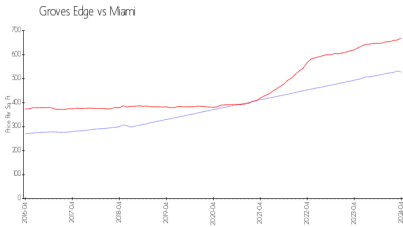

Groves Edge

2920 SW 28 Ter, Miami, FL, Miami-Dade 33133

Building Information

Number of units: 29
Number of active listings for rent: 1
Number of active listings for sale: 0
Building inventory for sale:
Number of sales over the last 12 months: 0%
Number of sales over the last 6 months: 2
Number of sales over the last 3 months: 1

Groves Edge Condo Assoc
Address 2920 SW 28th Ter
Miami, Florida 33133
Phone +1 305-448-5617

Built in 1972 - 29 units - 5 floors

Market Information

Groves Edge: \$527/sq. ft.
Miami: \$669/sq. ft.

Miami: \$669/sq. ft.
Miami-Dade: \$694/sq. ft.