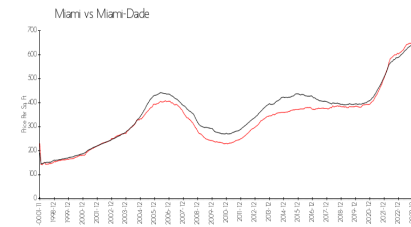

Groves Edge Condo Assoc
Address 2920 SW 28th Ter
Miami, Florida 33133
Phone +1 305-448-5617

Built in 1972 - 29 units - 5 floors

Market Information

Groves Edge: \$527/sq. ft.
Miami: \$669/sq. ft.

Miami: \$669/sq. ft.
Miami-Dade: \$694/sq. ft.

Inventory for Sale

Groves Edge
Miami
0%%

Miami-Dade

Avg. Time to Close Over Last 12 Months

Groves Edge 184 days
Miami 84 days
Miami-Dade 81 days