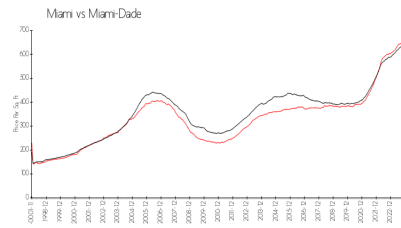

GroveView Condominium Association
 (305) 567-9823

Built in 2004 - 38 units - 8 floors

Market Information

GroveView: \$480/sq. ft.
 Miami: \$669/sq. ft.

Miami: \$669/sq. ft.
 Miami-Dade: \$694/sq. ft.

Inventory for Sale

GroveView
 Miami
 0% %

Miami-Dade

Avg. Time to Close Over Last 12 Months

GroveView 28 days
 Miami 84 days
 Miami-Dade 81 days