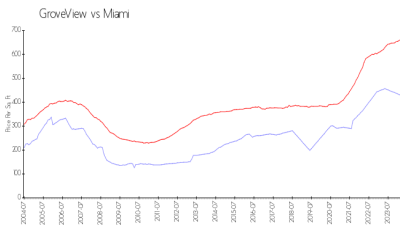

GroveView

2550 SW 27 Av, Miami, FL, Miami-Dade 33133

Building Information

Number of units: 38
 Number of active listings for rent: 0
 Number of active listings for sale: 0
 Building inventory for sale:
 Number of sales over the last 12 months: 0%
 Number of sales over the last 6 months: 3
 Number of sales over the last 3 months: 3

GroveView Condominium Association
 (305) 567-9823

Built in 2004 - 38 units - 8 floors

Market Information

GroveView: \$480/sq. ft.
 Miami: \$669/sq. ft.

Miami: \$669/sq. ft.
 Miami-Dade: \$694/sq. ft.

Inventory for Sale