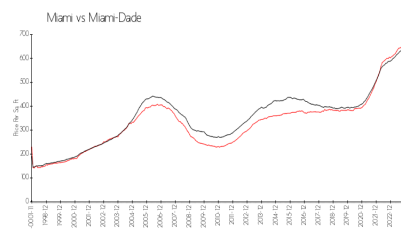

GroveWay Condominium Association
 (305) 446-3487

Built in 2005 - 42 units - 10 floors

Market Information

GroveWay: \$463/sq. ft.
 Miami: \$669/sq. ft.

Miami: \$669/sq. ft.
 Miami-Dade: \$694/sq. ft.

Inventory for Sale

GroveWay
 Miami
 0%%

Miami-Dade

Avg. Time to Close Over Last 12 Months

GroveWay 42 days
 Miami 84 days
 Miami-Dade 81 days