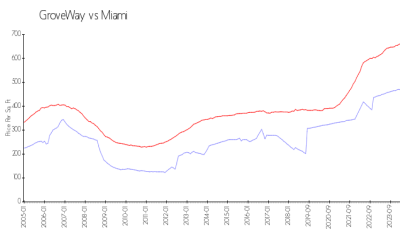

GroveWay

2400 SW 27 Av, Miami, FL, Miami-Dade 33133

Building Information

Number of units: 42
 Number of active listings for rent: 0
 Number of active listings for sale: 0
 Building inventory for sale:
 Number of sales over the last 12 months: 0%
 Number of sales over the last 6 months: 1
 Number of sales over the last 3 months: 0

GroveWay Condominium Association
 (305) 446-3487

Built in 2005 - 42 units - 10 floors

Market Information

GroveWay: \$463/sq. ft.
 Miami: \$669/sq. ft.

Miami: \$669/sq. ft.
 Miami-Dade: \$694/sq. ft.

Inventory for Sale