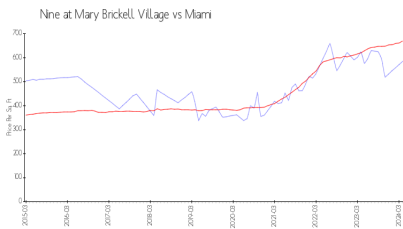

Nine at Mary Brickell Village

999 SW 1 Ave, Miami, FL, Miami-Dade 33130

Building Information

Number of units:	390
Number of active listings for rent:	20
Number of active listings for sale:	22
Building inventory for sale:	5%
Number of sales over the last 12 months:	22
Number of sales over the last 6 months:	7
Number of sales over the last 3 months:	4

Built in 2015 - 390 units - 35 floors

Market Information

Nine at Mary Brickell Village: \$584/sq. ft.
Miami: \$669/sq. ft.

Miami: \$669/sq. ft.
Miami-Dade: \$694/sq. ft.

Inventory for Sale

Nine at Mary Brickell Village	5%
Miami	4%
Miami-Dade	3%