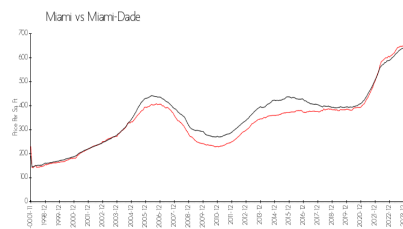

Nine at Mary Brickell Village

999 SW 1 Ave, Miami, FL, Miami-Dade 33130

Building Information

Number of units:	390
Number of active listings for rent:	20
Number of active listings for sale:	22
Building inventory for sale:	5%
Number of sales over the last 12 months:	22
Number of sales over the last 6 months:	7
Number of sales over the last 3 months:	4

Built in 2015 - 390 units - 35 floors

Market Information

Nine at Mary Brickell Village: \$584/sq. ft.
Miami: \$669/sq. ft.

Miami: \$669/sq. ft.
Miami-Dade: \$694/sq. ft.

Inventory for Sale

Nine at Mary Brickell Village	5%
Miami	4%
Miami-Dade	3%