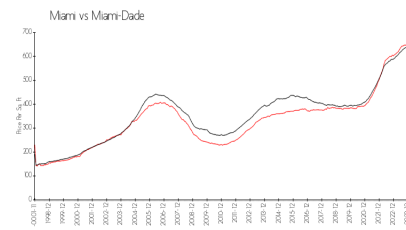

## Market Information

One Park Grove: \$2418/sq. ft.  
 Miami: \$669/sq. ft.

Miami: \$669/sq. ft.  
 Miami-Dade: \$694/sq. ft.