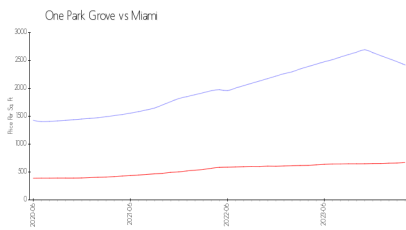

## Market Information

One Park Grove: \$2418/sq. ft.  
 Miami: \$669/sq. ft.

Miami: \$669/sq. ft.  
 Miami-Dade: \$694/sq. ft.