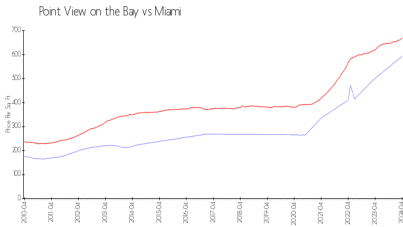

Point View on the Bay

1430 Brickell Bay Dr, Miami, FL, Miami-Dade 33131

Building Information

Number of units:	97
Number of active listings for rent:	1
Number of active listings for sale:	1
Building inventory for sale:	1%
Number of sales over the last 12 months:	2
Number of sales over the last 6 months:	2
Number of sales over the last 3 months:	1

PointView

Address: 1430 Brickell Bay Dr,
Miami, FL 33131,
Phone:+1 305-374-4321

Built in 1961 - 97 units - 13 floors

Market Information

Point View on the Bay: \$594/sq. ft.
Miami: \$669/sq. ft.

Miami: \$669/sq. ft.
Miami-Dade: \$694/sq. ft.