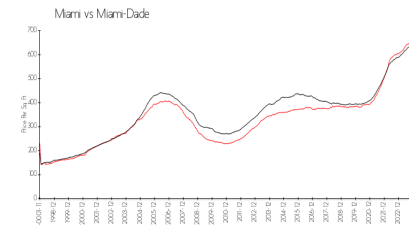

Point View on the Bay

1430 Brickell Bay Dr, Miami, FL, Miami-Dade 33131

Building Information

Number of units:	97
Number of active listings for rent:	1
Number of active listings for sale:	1
Building inventory for sale:	1%
Number of sales over the last 12 months:	2
Number of sales over the last 6 months:	2
Number of sales over the last 3 months:	1

PointView

Address: 1430 Brickell Bay Dr,
Miami, FL 33131,
Phone:+1 305-374-4321

Built in 1961 - 97 units - 13 floors

Market Information

Point View on the Bay: \$594/sq. ft.
Miami: \$669/sq. ft.

Miami: \$669/sq. ft.
Miami-Dade: \$694/sq. ft.

Inventory for Sale

Point View on the Bay	1%
Miami	4%
Miami-Dade	3%

Avg. Time to Close Over Last 12 Months

Point View on the Bay	175 days
Miami	84 days
Miami-Dade	81 days