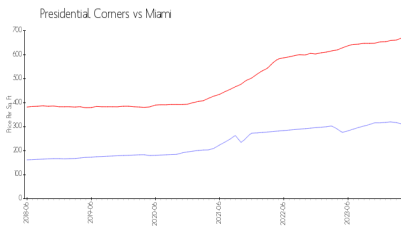

## Market Information

Presidential Corners: \$312/sq. ft.  
 Miami: \$669/sq. ft.

Miami: \$669/sq. ft.  
 Miami-Dade: \$694/sq. ft.