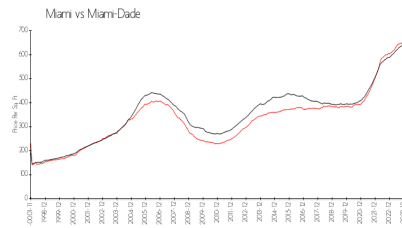

## Market Information

Presidential Corners: \$312/sq. ft.  
 Miami: \$669/sq. ft.

Miami: \$669/sq. ft.  
 Miami-Dade: \$694/sq. ft.