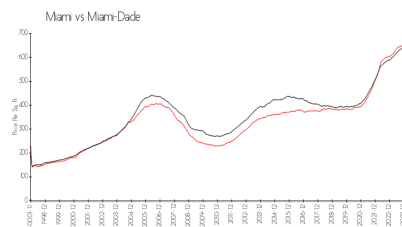

Rise Brickell City Centre

88 SW 7 St, Miami, FL, Miami-Dade 33130

Building Information

Number of units:	389
Number of active listings for rent:	18
Number of active listings for sale:	25
Building inventory for sale:	6%
Number of sales over the last 12 months:	24
Number of sales over the last 6 months:	11
Number of sales over the last 3 months:	7

Rise Brickell City Centre
 88 SW 7th Street
 Miami FL 33130
 786 475 5342
<http://www.brickellcitycentre.com/residences/rise>

Built in 2016 - 389 units - 43 floors

Market Information

Rise Brickell City Centre:	\$854/sq. ft.	Miami:	\$669/sq. ft.
Miami:	\$669/sq. ft.	Miami-Dade:	\$694/sq. ft.