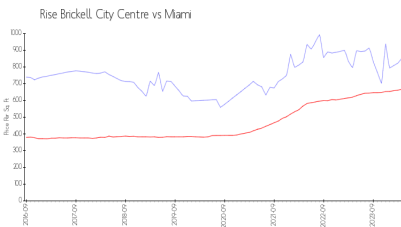

Rise Brickell City Centre

88 SW 7 St, Miami, FL, Miami-Dade 33130

Building Information

Number of units:	389
Number of active listings for rent:	18
Number of active listings for sale:	25
Building inventory for sale:	6%
Number of sales over the last 12 months:	24
Number of sales over the last 6 months:	11
Number of sales over the last 3 months:	7

Rise Brickell City Centre
 88 SW 7th Street
 Miami FL 33130
 786 475 5342
<http://www.brickellcitycentre.com/residences/rise>

Built in 2016 - 389 units - 43 floors

Market Information

Rise Brickell City Centre:	\$854/sq. ft.	Miami:	\$669/sq. ft.
Miami:	\$669/sq. ft.	Miami-Dade:	\$694/sq. ft.