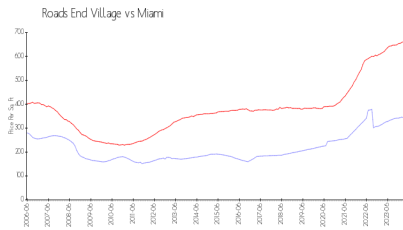

Roads End Village

1029-1051 SW 9th Ct, Miami, FL, Miami-Dade 33130

Building Information

Number of units: 26
 Number of active listings for rent: 0
 Number of active listings for sale: 0
 Building inventory for sale:
 Number of sales over the last 12 months: 0%
 Number of sales over the last 6 months: 0
 Number of sales over the last 3 months: 0

Roads End Village condo association
 927 SW 11th St, Miami, FL 33129
 305-250-5640

Built in 2006 - 35 units - 3 floors

Market Information

Roads End Village: \$339/sq. ft.
 Miami: \$669/sq. ft.

Miami: \$669/sq. ft.
 Miami-Dade: \$694/sq. ft.