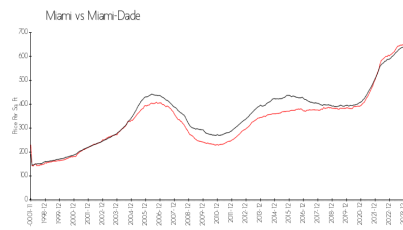

Roads End Village

1029-1051 SW 9th Ct, Miami, FL, Miami-Dade 33130

Building Information

Number of units: 26
 Number of active listings for rent: 0
 Number of active listings for sale: 0
 Building inventory for sale:
 Number of sales over the last 12 months: 0%
 Number of sales over the last 6 months: 0
 Number of sales over the last 3 months: 0

Roads End Village condo association
 927 SW 11th St, Miami, FL 33129
 305-250-5640

Built in 2006 - 35 units - 3 floors

Market Information

Roads End Village: \$339/sq. ft.
 Miami: \$669/sq. ft.

Miami: \$669/sq. ft.
 Miami-Dade: \$694/sq. ft.