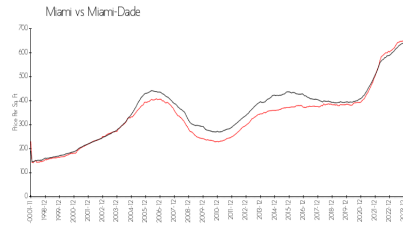

St Louis

800 Claughton Island Dr, Miami, FL, Miami-Dade 33131

Building Information

Number of units:	129
Number of active listings for rent:	1
Number of active listings for sale:	1
Building inventory for sale:	0%
Number of sales over the last 12 months:	5
Number of sales over the last 6 months:	4
Number of sales over the last 3 months:	2

St Louis Condominium Association
 Address: 800 Claughton Island Dr,
 Miami, FL 33131,
 Phone: +1 305-377-8250

Built in 1995 - 129 units - 31 floors

Market Information

St Louis: \$1300/sq. ft.
 Miami: \$669/sq. ft.