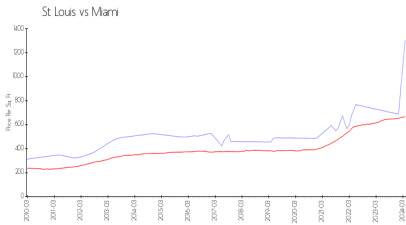

St Louis

800 Claughton Island Dr, Miami, FL, Miami-Dade 33131

Building Information

Number of units:	129
Number of active listings for rent:	1
Number of active listings for sale:	1
Building inventory for sale:	0%
Number of sales over the last 12 months:	5
Number of sales over the last 6 months:	4
Number of sales over the last 3 months:	2

St Louis Condominium Association
 Address: 800 Claughton Island Dr,
 Miami, FL 33131,
 Phone: +1 305-377-8250

Built in 1995 - 129 units - 31 floors

Market Information

St Louis: \$1300/sq. ft.
 Miami: \$669/sq. ft.