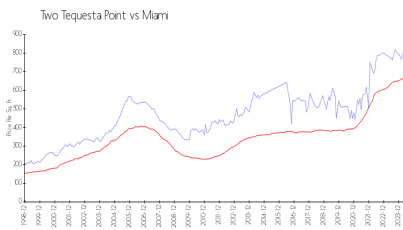

Two Tequesta Point

808 Brickell Key Dr, Miami, FL, Miami-Dade 33131

Building Information

Number of units:	268
Number of active listings for rent:	2
Number of active listings for sale:	5
Building inventory for sale:	1%
Number of sales over the last 12 months:	9
Number of sales over the last 6 months:	4
Number of sales over the last 3 months:	2

Two Tequesta Point Condominium Association
(305) 755-9565

Built in 1999 - 269 units - 40 floors

Market Information

Two Tequesta Point: \$814/sq. ft.
Miami: \$669/sq. ft.

Miami: \$669/sq. ft.
Miami-Dade: \$694/sq. ft.