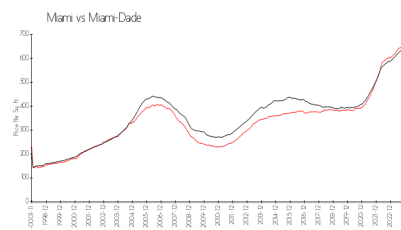

Two Tequesta Point Condominium Association
(305) 755-9565

Built in 1999 - 269 units - 40 floors

Market Information

Two Tequesta Point: \$814/sq. ft.
Miami: \$669/sq. ft.

Miami: \$669/sq. ft.
Miami-Dade: \$694/sq. ft.

Inventory for Sale

Two Tequesta Point	1%
Miami	4%
Miami-Dade	3%

Avg. Time to Close Over Last 12 Months

Two Tequesta Point	73 days
Miami	84 days
Miami-Dade	81 days